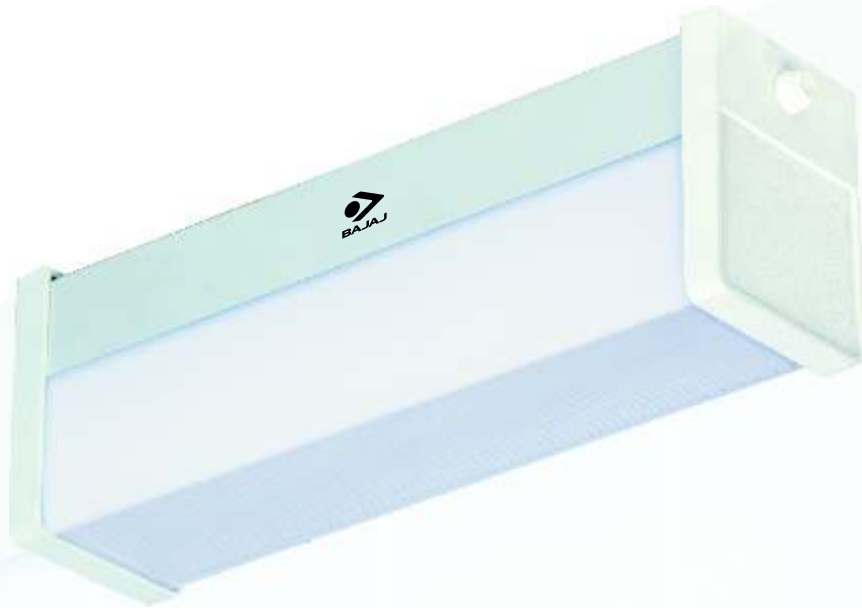

BJEXL 111

Surface Mounting CFL Luminaires

LUMINAIRE BODY

Epoxy white powder coated CRCA sheet steel channel housing with decorative plastic end caps.

REFLECTOR AND REFRACTOR

High purity pre-anodised aluminium reflector, co-extruded diffuser opal on sides and prismatic embossed pattern below.

CONTROL GEAR

Wired with open construction ballast suitable for single 11W CFL.

LAMP

Luminaire is suitable for single 'S' type 11W CFL.

Cat. Ref.	A	B	C	D
BJEXL 111	265	65	88	170