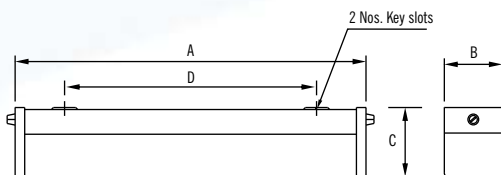

BJEXL 111

Surface Mounting CFL Luminaires

LUMINAIRE BODY

Epoxy white powder coated CRCA sheet steel channel housing with decorative plastic end caps.

REFLECTOR AND REFRACTOR

High purity pre-anodised aluminium reflector, co-extruded diffuser opal on sides and prismatic embossed pattern below.

CONTROL GEAR

Wired with open construction ballast suitable for single 11W CFL.

LAMP

Luminaire is suitable for single 'S' type 11W CFL.

Cat. Ref.	A	B	C	D
BJEXL 111	265	65	88	170